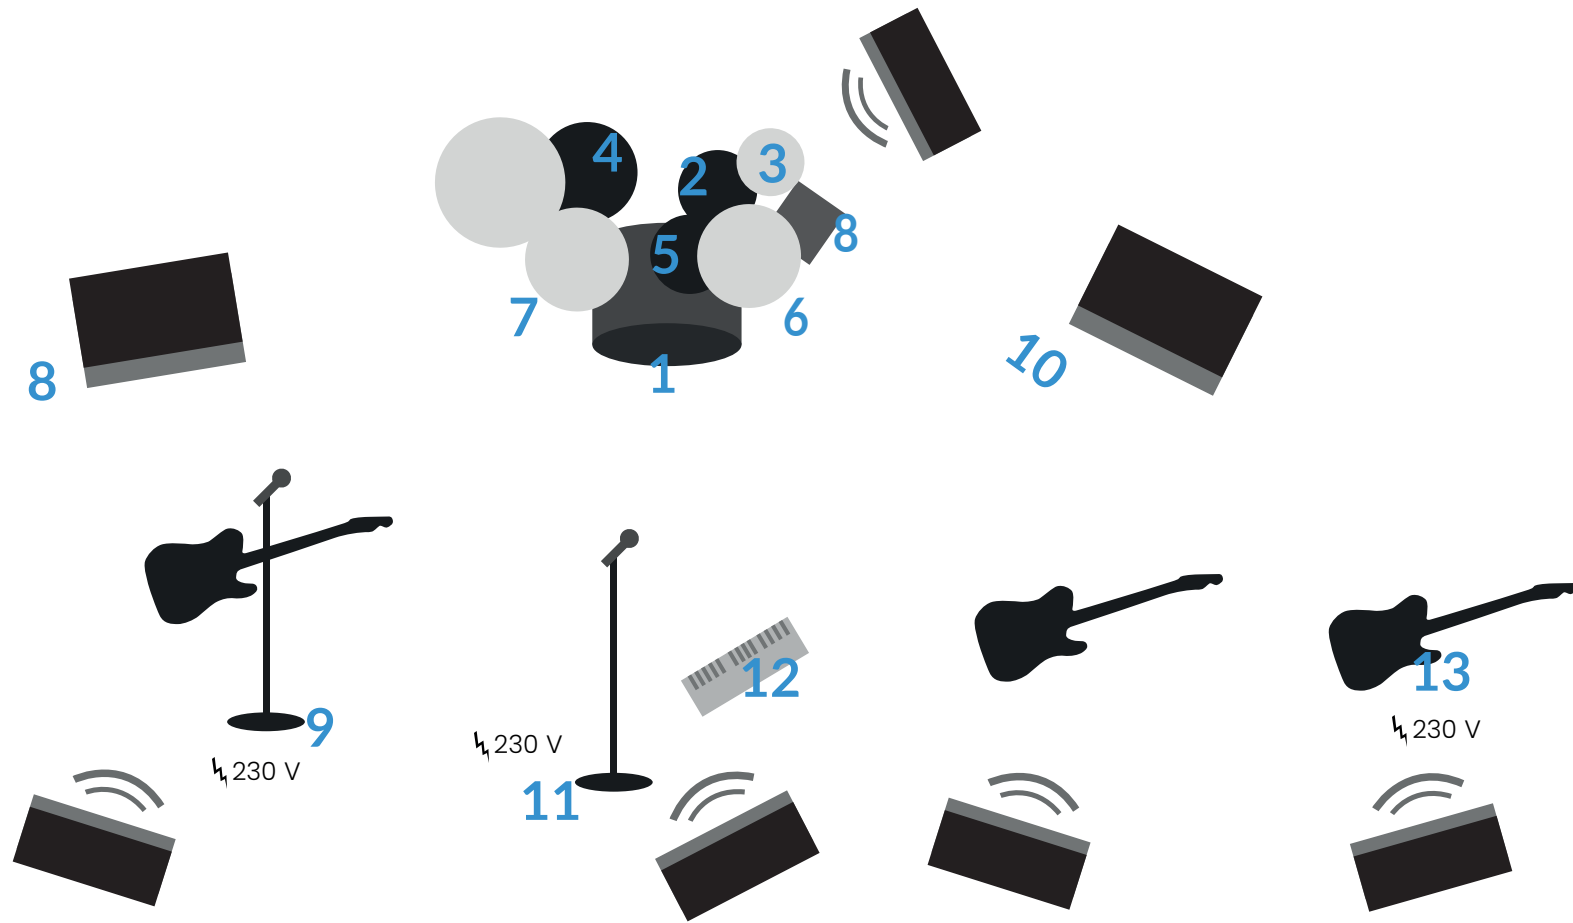

# Stageplot VARO

## Channel List

Ch	Instrument
1	Kick
2	Snare
3	Hi Hat
4	Floor Tom
5	Rack Tom
6	OH Left
7	OH Right
8	Guitar Amp
9	Backing Vox
10	Guitar Amp 2, Second Guitar
11	Main Vox
12	Vox Synth - DI
13	Bass - DI

Aux 1	Guitar Monitor	(Mostly Guitar, Guitar Vox, Main Vox, Synth - DI)
Aux 2	Guitar Monitor 2	(Mostly Guitar, Guitar Vox, Main Vox, Synth - DI)
Aux 3	Vox Monitor	(Main Vox, Guitar, Vox Synth)
Aux 4	Bass Monitor	(Bass, Bass Synth, Drums, Guitar, Little Main Vox)
Aux 5	Drum Monitor	(Bass, Guitars, Main Vox)

## Band Gear

Drums (Kick 20", Snare 14", Floor Tom 16", Ride, Crash)

- 4 x E-Guitar
- 1 x Acoustic Guitar
- 1 x Korg Minilogue
- 1 x Bass Guitar
- 1 x Sennheiser e835
- 1 x Shure PG58